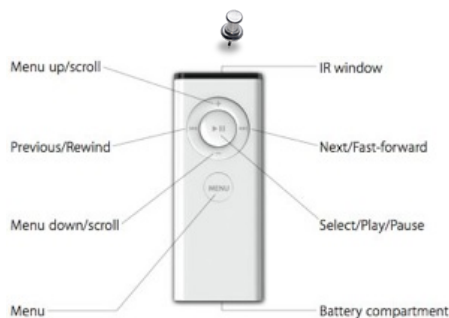

Using The Remote

Refer to the tables below for a list of all the command functions for the Apple TV remote with version 3.0 and above software.

For command functions for the Apple TV Remote with earlier software installed, please refer to [This Apple Knowledge Based Article](#).

Basic Remote Commands

Result	Action
Move through the menu options	Press (+) or (-) for vertical navigation, (where applicable, press Fast-Forward or Rewind for horizontal navigation)
Select an option from the menu	Press Play/Pause
Return to a previous menu	Press Menu
Put Apple TV in standby mode	From the main menu, press Play/Pause for about three seconds (or go to Settings > Standby)
Black Screen Recovery (cycle through display resolutions)	Hold down Menu and (+) for six seconds
Reset Apple TV	Hold down Menu and (-) for six seconds
Increment Apple Remote UID - (pairing status is dependent upon whether remote was paired or unpaired prior to command)	Hold down Menu and Play/Pause for five seconds
Pair Apple Remote	Hold down Menu and Fast-Forward for six seconds
Unpair Apple Remote	Hold down Menu and Rewind for six seconds