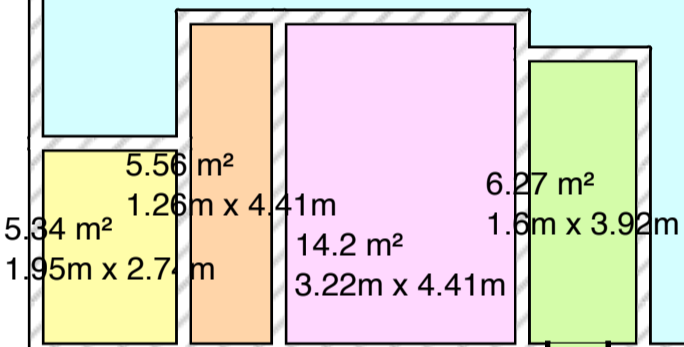

18.17m

18.34m

301.84 m<sup>2</sup>  
18.17m x 18.34m

218.92 m<sup>2</sup>  
(Approx)

Unit Y2, Beacon Road, Poulton  
Business Park, Poulton-le-Fylde,  
Lancashire. FY6 8JE.